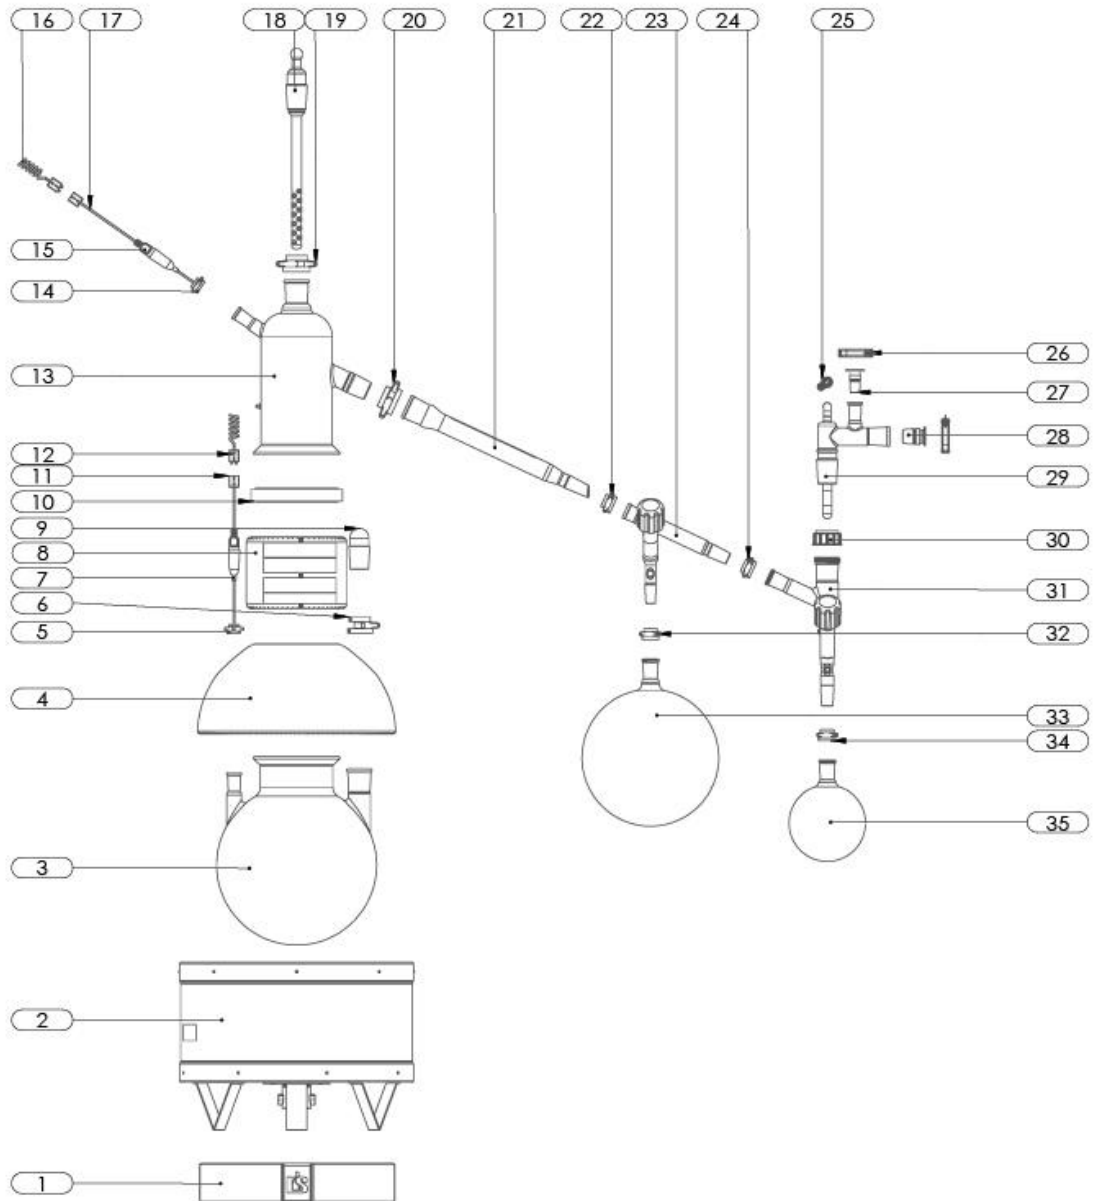

G3X-R KIT DIAGRAM

PART LIST ON FOLLOWING PAGE

G3X-R KITS PARTS LIST

| Part # | Lab Society Part Description | SKU (20 L Kit) |
|---------------|---|-------------------------------|
| 1 | Silicone Tripod Mantle Stand | LS-SIL-TMS |
| 2 | Heating Mantle System, Stirring Heated Bottom | LS-HMS-20SB |
| 3 | Round Bottom Flask w/ 150mm Flange | LS-RBF-15R20 |
| 4 | Heating Mantle System, Heated Top Wide Neck | LS-HMS-20T-W |
| 5 | Keck Clip 24/40 Metal | NBT-M-2440 |
| 6 | Keck Clip, Metal | NBT-M-4550 |
| 7 | Thermocouple Adapter - Pinched 24/40 | LS-TCA4-24P |
| 8 | Mantle Insulator, 150mm Diameter | LS-HMS-INS-150 |
| 9 | Chemglass Hollow Stopper 45/50 (20L Kit Only) | CG-3000-08 |
| 10 | Stainless Steel Flange Clamp, 150mm | CG-141-04 |
| 11 | Thermocouple Uncoated, K Type, 18 in. | K-1-8-U-18 |
| 12 | Coiled Extension Cord (Standard to Mini (K-Type)) | CC-10-K-SMP |
| 13 | High Efficiency Distillation Head, Silvered | LS-DH-150HE |
| 14 | Keck Clip 24/40 Metal | NBT-M-2440 |
| 15 | Thermocouple Adapter - Pinched 24/40 | LS-TCA4-24P |
| 16 | Coiled Extension Cord (Standard to Mini (K-Type)) | CC-10-K-SMP |
| 17 | Thermocouple PFA-Coated, K Type | K-1-8-T-8 |
| 18 | Thermowell Head Insert | LS-TW45-V300, LS-TW45-C300 |
| 19 | Keck Clip, Metal | NBT-M-4550 |
| 20 | Keck Clip, Metal | NBT-M-4550 |
| 21 | Jacketless Condenser Tube | LS-HJC45E-29 |
| 22 | Keck Clip 29/42 Metal | NBT-M-2942 |
| 23 | Distribution Adapter, Valved | LS-DS129-29V |
| 24 | Keck Clip 29/42 Metal | NBT-M-2942 |
| 25 | Rodaviss Joint Cap | CG-182-06 |
| 26 | Aluminum Wing Nut Vacuum Clamp, KF25 | DY-AC-KF25 |
| 27 | KF Inner Adapter, PTFE KF25 to 24/40 | BW-KF25-2440 |
| 28 | KF Inner Adapter, PTFE KF25 to 34/45 | BW-KF25-3445 |
| 29 | 90° Adapter Vertical Condenser | LS-A90-VC45 |
| 30 | Removable Hose Connection, GL-18 | CG-198-04 |
| 31 | Distillation Receiver Adapter, Valved | LS-DR29-45V |
| 32 | Keck Clip 29/42 Metal | NBT-M-2942 |
| 33 | Graduated Round Bottom Flask | LS-RBF29-G10* |
| 34 | Keck Clip 29/42 Metal | NBT-M-2942 |
| 35 | Graduated Round Bottom Flask | LS-RBF29-G10* |